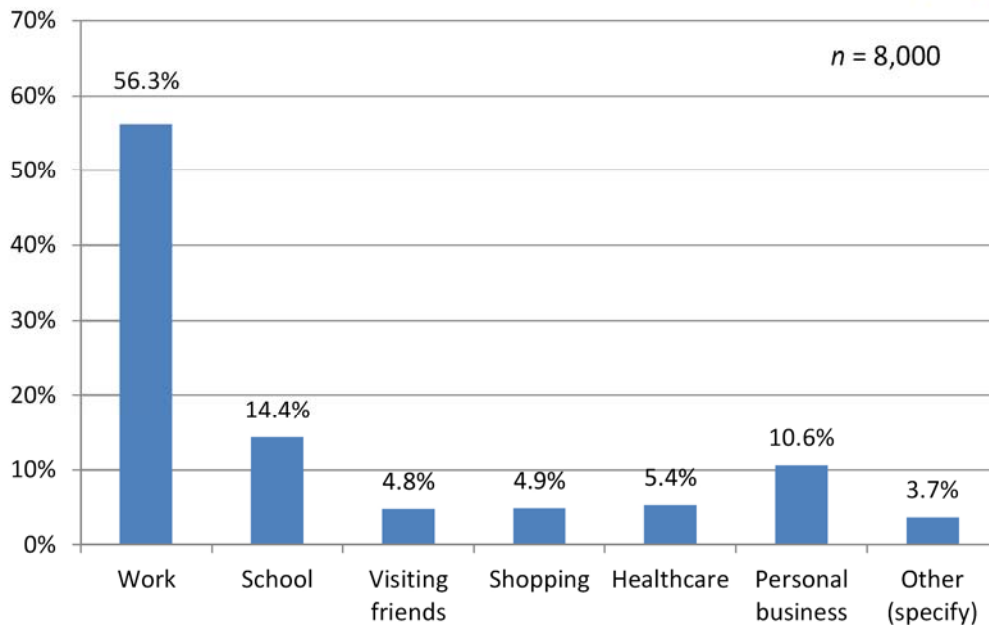

Purpose of Trip